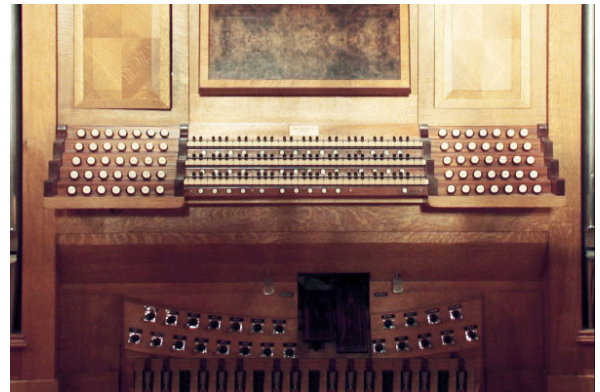

Choir

Bourdon	16
Principal	8
Bourdon	8
Octave	4
Rohr Pipe	4
Gross Tierce	3 1/5
Nasard	2 2/3
Doublet	2
Tierce	1 3/5
Larigot	1 1/3
Mixture	VII
Trumpet	8
Cromorne	8
Clarion	4

Great

Prestant	16
Principal	8
Flute Harmonique	8
Bourdon	8
Gamba	8
Octave	4
Spire Flute	4
Quint	2 2/3
Super Octave	2
Cornet	V
Mixture	XI
Bombarde	16
Trumpet	8
Clarion	4

Swell

Bourdon	16
Geigen Principal	8
Bourdon	8
Flute Harmonique	8
Viola da Gamba	8
Celeste (beating)	8
Octave	4
Flute Octaviant	4
Octavin	2
Cornet	IV
Mixture	IV
Bassoon	16
Trumpet	8
Hautbois	8
Vox Humana	8
Clarion	4

Pedal

Bourdon	32
Open Wood	32
Open Wood	16
Prestant	16
Bourdon	16
Octave	8
Flute	8
Bourdon	8
Super Octave	4
Mixture	VII
Contra Trombone	32
Bombarde	32
Bombarde	16
Trombone	16
Trumpet	8
Clarion