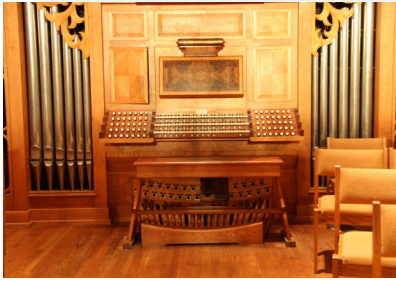

Rosales, Opus 11

Portland, Oregon

This American eclectic 85 rank, 54 stop organ resides at Trinity Episcopal Cathedral in Portland, Oregon and was built in 1984-1987 by Manuel Rosales, one of the most inspired organ builders in the United States.